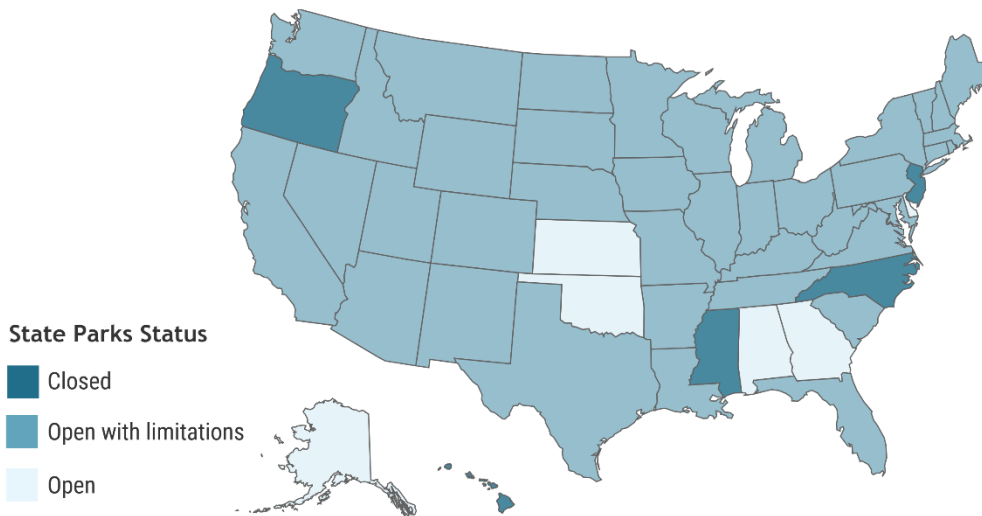

Status of State Parks During COVID-19

Several [states are taking measures to reopen](#) this month as the COVID-19 curve appears to be flattening in much of the country due to strict physical distancing during the past six weeks. In response, state parks are reopening and relaxing restrictions for visitors.

Almost all accessible parks have limitations. “Limitations” certainly has a broad range of interpretations. For some parks it means that all offices and services are closed for the time being. For most, campgrounds and overnight activities are closed. Some are fully functional at some locations, while parks with high volume remain off limits. For those who were completely shut down until April 30, it often means that many trails and parks are still closed.

A few park systems, such as Delaware, have taken a different approach by keeping their parks completely open (or with very minimal limitations). Delaware is even waiving entrance fees to encourage outdoor recreation.