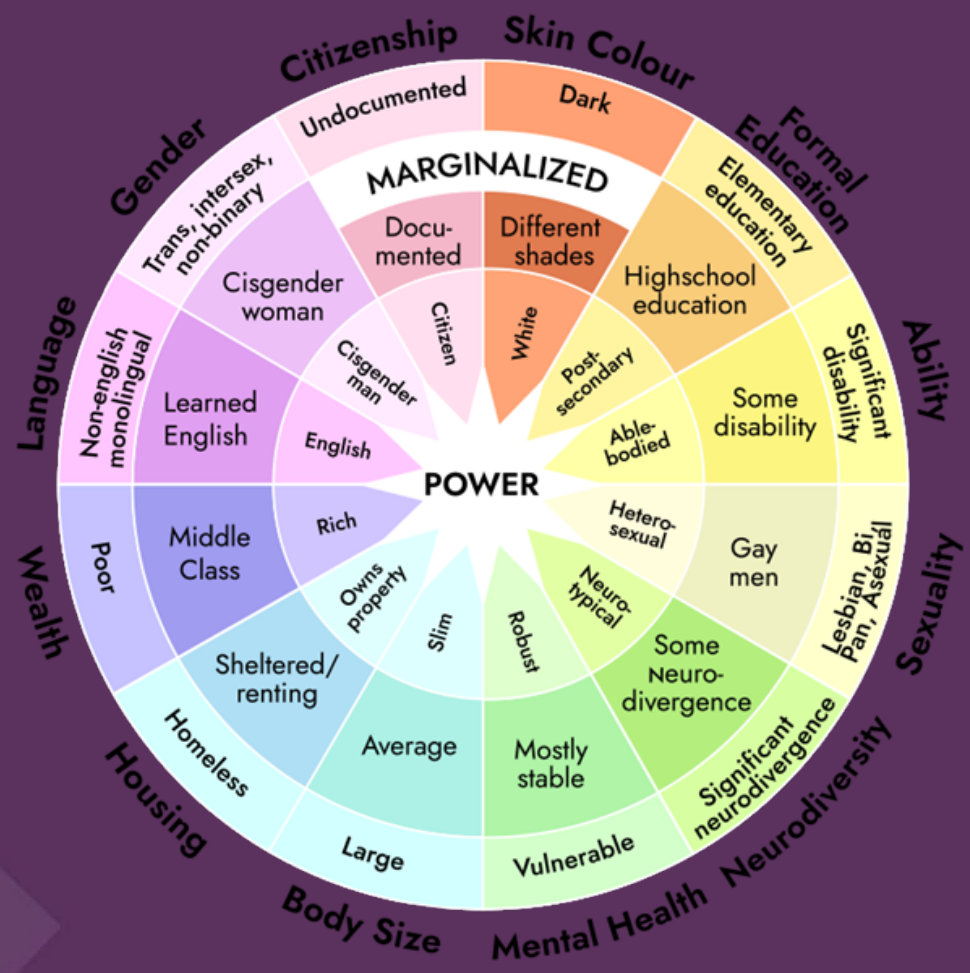

NATURAL ORDER

- GENETICS VS CULTURAL CONDITIONING
- SOCIETAL NORMS ARE CHANGING

MASCULINE MALE MODEL

- “REAL MEN” TRAITS?
- BACKLASH WHEN WE DEVIATE
- BOTTOM LINE IMPACTS

RESPECT
OUTSIDE

#NOTALLMEN

ESCALATION OF UNWELCOME BEHAVIOURS

RESPECT
OUTSIDE

PERFORMATIVE VS ACTIVE

ALLIES

- PERFORMATIVE = MONITOR FOR SELF COST
- ACTIVE IS A VERB
- WHEN YOU GET IT WRONG

RESPECT
OUTSIDE

TOOLS FOR ACTIVE ALLIES

POLICIES & PROCEDURES

The logo for 'Respect Outside' is located in the top right corner. It features the word 'RESPECT' in a white, sans-serif font, with the letter 'S' being significantly larger and partially overlapping the word 'OUTSIDE'. The word 'OUTSIDE' is written in a smaller, white, sans-serif font directly below 'RESPECT'.

RESPECT
OUTSIDE

- SET THE STAGE
 - CREATE ACCOUNTABILITY
 - FEEDBACK PROCEDURES
- 
- A large, faint, light-colored geometric logo is positioned in the bottom left corner of the slide. It consists of several overlapping lines forming a complex, abstract shape that resembles a stylized 'X' or a series of interconnected paths.